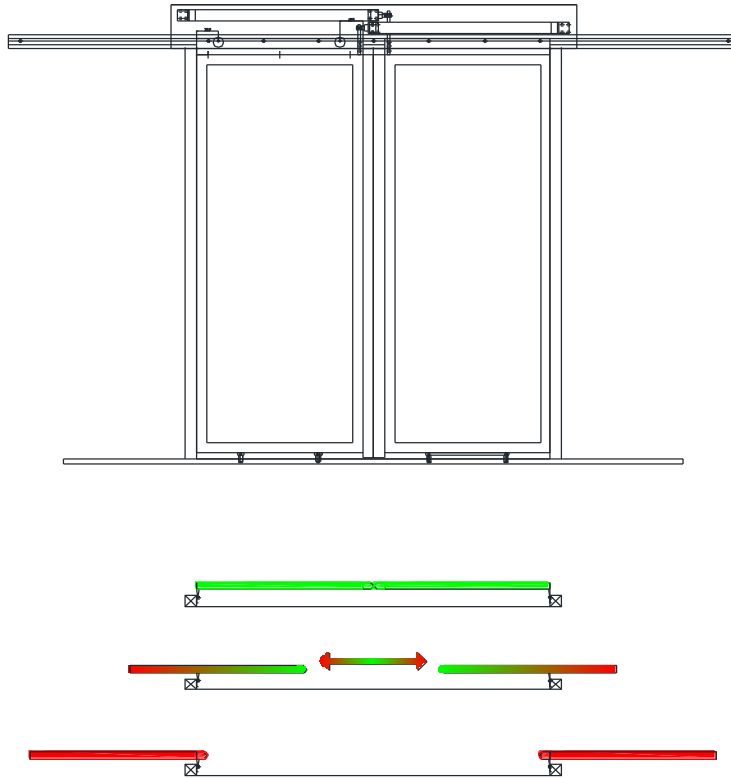

SLIDING BUS DOOR

Suitability

City buses, school buses.

Dimensions

All doors are customised to suit the bus door aperture.

Width :1000mm to 1700mm

Height :1700mm to 2300mm

Door features

Aluminium frame structure, powder coated

Tempered safety glass

Side edge brush seals

Top brush seal

Bottom brush seals

Top mounting bracket

Door mechanism plate

Bottom location extrusion